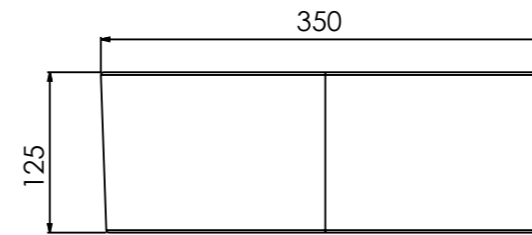

TOP VIEW

SIDE VIEW

SECTION A-A

FRONT VIEW

SECTION B-B

Accessories List

9000090
Magic Sponge
1pc