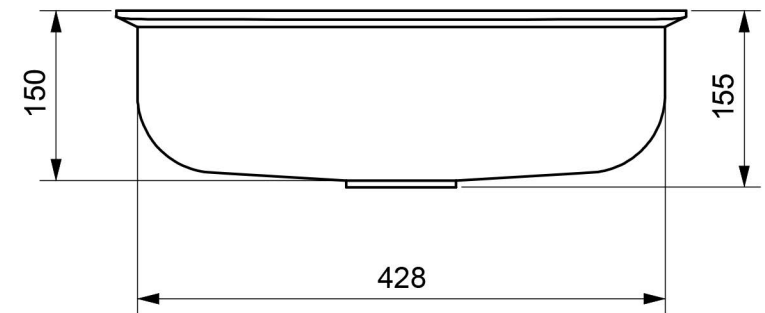

Solidcap 8.0
 length : 804mm
 width : 452mm
 height : 155mm
 *bowl round shape D.404 x H138mm
 *bowl edge 7mm thickn

Ideavit	Waschbasin CAP 8.0
Code 290228	