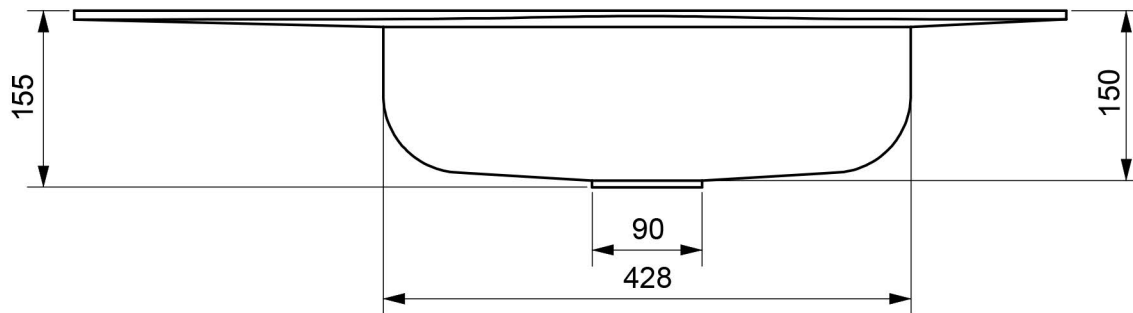

Solidcap 8.0
 length : 804mm
 width : 452mm
 height : 155mm
 *bowl round shape D.404 x H138mm
 *bowl edge 7mm thickn

Ideavit	Waschbasin CAP 8.0
Code 290228	