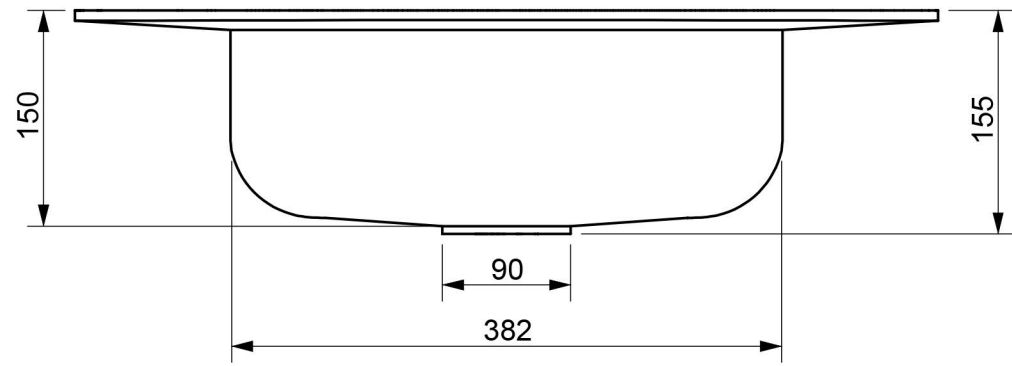

Solidcap 3.0
 length : 600mm
 width : 452mm
 height : 155mm
 *bowl round shape D.362 x H138mm
 *bowl edge 7mm thickn

Ideavit	Waschbasin CAP 3.0
Code 290226	