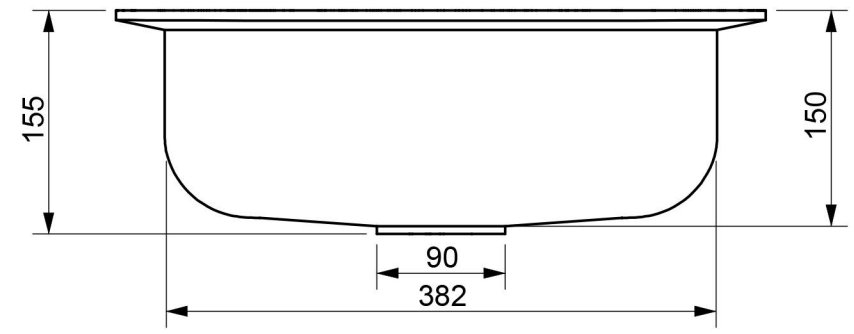

Solidcap 3.0
 length : 600mm
 width : 452mm
 height : 155mm
 *bowl round shape D.362 x H138mm
 *bowl edge 7mm thickn

Ideavit	Waschbasin CAP 3.0
Code 290226	